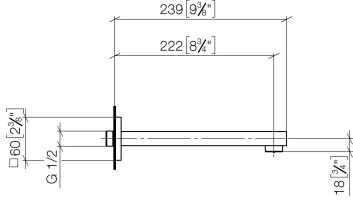

SYMETRICS eSET Touchfree Basin mixer without pop-up waste with temperature setting - Chrome

ST 010 205 8980

- 220mm projection
- fixed spout
- circular, air-enriched flow
- hole diameter 37 mm
- rosette 60 x 60 mm
- 1/2" connection
- plug-link mounting
- max. flow 7 l/min
- lead-free
- WRAS 1904065

For Touchfree control please order eSet Touchfree
WITH or WITHOUT temperature adjustment

Recommended miscellaneous

Concealed wall elbow -

- max. recess depth 163 mm
- min. recess depth 90 mm

35 085 970 90

SYMETRICS eSET Touchfree Basin mixer without pop-up waste with temperature setting - Chrome

ST 010 205 8980

SYMETRICS eSET Touchfree Basin mixer without pop-up waste with temperature setting - Chrome

ST 010 205 8080
mm [inches]