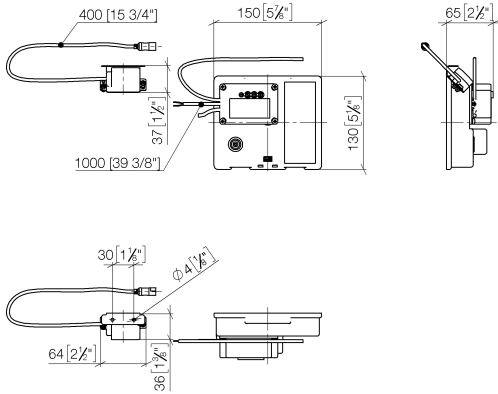

Required miscellaneous

eSET Touchfree Basin mixer with temperature setting for combining with wall-mounted fittings - 35 741 970 90

- max. recess depth 125 mm
- min. recess depth 90 mm

Recommended miscellaneous

Extension for Touchfree 500 mm - 12 765 970 90

Required miscellaneous

eSET Touchfree Basin mixer with temperature setting for combining with free-standing fittings - 35 740 970 90

SYMETRICS eSET Touchfree Basin mixer without pop-up waste with temperature setting - Chrome

ST 010 205 8080
mm [inches]

Certificates

LGA_29120.	WRAS_1906116.	IAPMO_EGS.	CE000001_eSet_Tou chfree_20171206_D E_signed.	CE000002_eSet_Tou chfree_20171206_E N_signed.
LGA_29119.				

SYMETRICS eSET Touchfree Basin mixer without pop-up waste with temperature setting - Chrome

SYMETRICS eSET Touchfree Basin mixer without pop-up waste with temperature setting - Chrome

ST 010 205 8980

- 220mm projection
- fixed spout
- circular, air-enriched flow
- hole diameter 37 mm
- rosette 60 x 60 mm
- 1/2" connection
- plug-link mounting
- max. flow 7 l/min
- lead-free
- WRAS 1904065